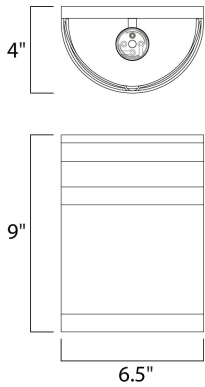

MEASUREMENTS

DIMENSION : 6.5" W x 9" H x 4" Ext
 BACK PLATE : 6.5" W x 9" H x 3.5" HCO
 HANGING WEIGHT : 3 lb

LAMPING

INPUT VOLTAGE : 120V
 LUMENS : 0 Rated
 BULB : 1 x 60W Incandescent E26 Medium , 60W Total
 BULB INCLUDED : (Not Included)
 DIMMABLE : Yes