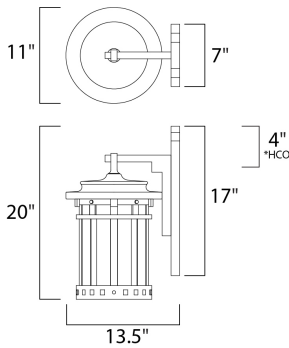

PRODUCT DESCRIPTION

Santa Barbara Cast is a transitional style collection from Maxim Lighting International in Sienna finish with Seedy glass.

MEASUREMENTS

DIMENSION : 11" W x 20" H x 13.5" Ext
BACK PLATE : 7" W x 17" H x 4" HCO
HANGING WEIGHT : 10.12 lb

LAMPING

INPUT VOLTAGE : 120V
LUMENS : 0 Rated
BULB : 3 x 40W Incandescent E12 Candelabra , 120W Total
BULB INCLUDED : (Not Included)
DIMMABLE : Yes

FINISHES OPTION

Sienna

GLASS

Seedy CD

MATERIAL

Die Cast Aluminum

RATINGS

cETLus
Wet Location

ADDITIONAL

RATED LIFE 1500 Hours
OPERATING TEMPERATURE:
-20°C (-4°F), 40°C (104°F)

Always consult a qualified electrician before installing any lighting product.