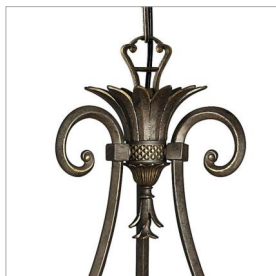

PLANTATION

4886PZ

LARGE SINGLE TIER

A Hinkley classic, the ornate Plantation collection features exceptional pineapple shaped, clear optic glass that makes a noble statement with matching candle sleeves and elaborate, decorative cast detailing.

DETAILS	
FINISH:	Pearl Bronze
MATERIAL:	Aluminum
GLASS:	Clear Optic
SHADE:	Ivory Silk
SLOPE DEGREE:	90
DIMMABLE:	No

DIMENSIONS	
WIDTH:	28"
HEIGHT:	33"
WEIGHT:	21lb

LIGHT SOURCE	
LIGHT SOURCE:	Socketed
WATTAGE:	7-5w Cand. LED, 60w Equiv.
VOLTAGE:	120v

MOUNTING	
CANOPY:	6" Dia.
LEAD WIRE:	1 X 72"

SHIPPING	
CARTON LENGTH:	19
CARTON WIDTH:	30
CARTON HEIGHT:	30
CARTON WEIGHT:	42

PRODUCT DETAILS:

- This item may be hung on a sloped ceiling
- Suitable for use in dry (indoor) locations as defined by NEC and CEC. Meets United States UL Underwriters Laboratories & CSA Canadian Standards Association Product Safety Standards.
- Features On/Off switch
- Classic, elegant lines and timeless details enhance a traditional space