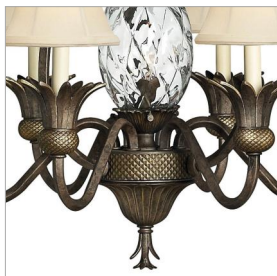

PLANTATION

4886PZ

LARGE SINGLE TIER

A Hinkley classic, the ornate Plantation collection features exceptional pineapple shaped, clear optic glass that makes a noble statement with matching candle sleeves and elaborate, decorative cast detailing.

DETAILS	
FINISH:	Pearl Bronze
MATERIAL:	Aluminum
GLASS:	Clear Optic
SHADE:	Ivory Silk
SLOPE DEGREE:	90
DIMMABLE:	No

DIMENSIONS	
WIDTH:	28"
HEIGHT:	33"
WEIGHT:	21lb

LIGHT SOURCE	
LIGHT SOURCE:	Socketed
WATTAGE:	7-5w Cand. LED, 60w Equiv.
VOLTAGE:	120v

MOUNTING	
CANOPY:	6" Dia.
LEAD WIRE:	1 X 72"

SHIPPING	
CARTON LENGTH:	19
CARTON WIDTH:	30
CARTON HEIGHT:	30
CARTON WEIGHT:	42

PRODUCT DETAILS:

- This item may be hung on a sloped ceiling
- Suitable for use in dry (indoor) locations as defined by NEC and CEC. Meets United States UL Underwriters Laboratories & CSA Canadian Standards Association Product Safety Standards.
- Features On/Off switch
- Classic, elegant lines and timeless details enhance a traditional space