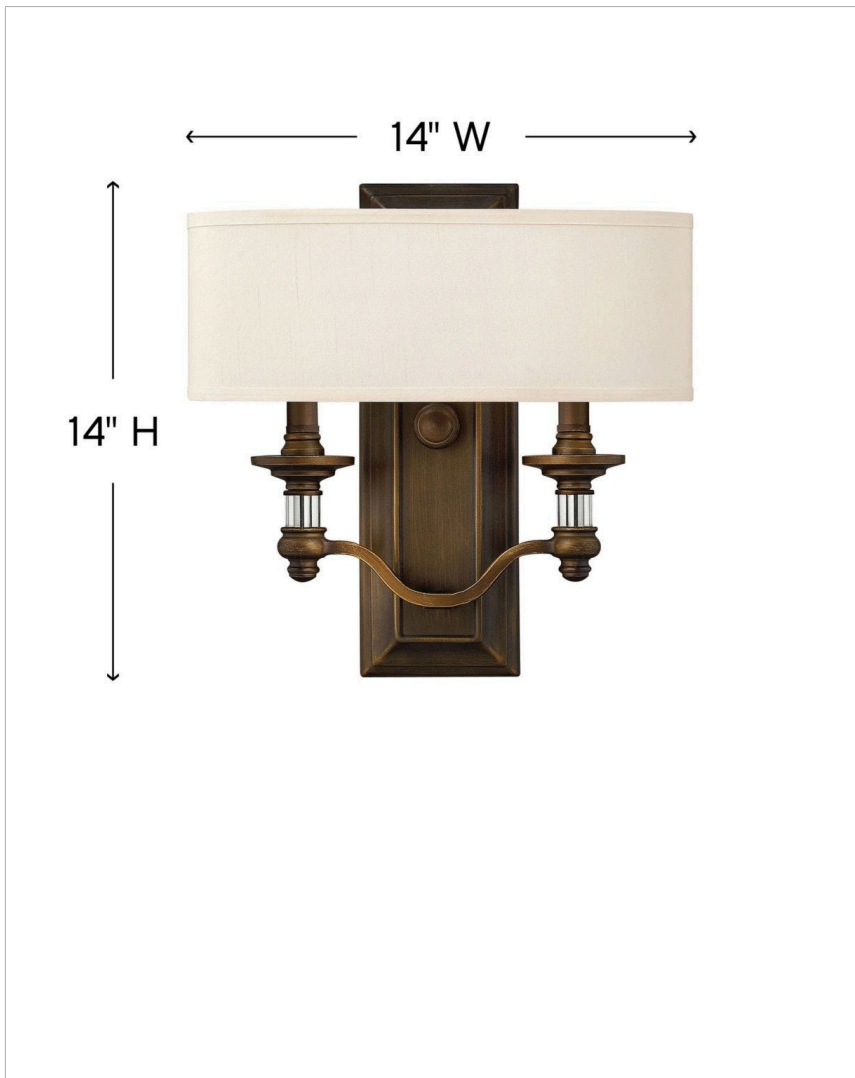

SUSSEX

4900EZ

TWO LIGHT SCONCE

Sussex offers traditional charm with an edge of modern luxury. The English Bronze finish, ivory fabric hardback shade, clear glass columns and candles adds to its sophistication.

DETAILS	
FINISH:	English Bronze
MATERIAL:	Metal
SHADE:	Ivory Fabric Hardback
DIMMABLE:	No

DIMENSIONS	
WIDTH:	14"
HEIGHT:	14"
WEIGHT:	3lb
BACK PLATE:	4.75"W X 14"H
EXTENSION:	4"
TOP TO OUTLET:	7"

LIGHT SOURCE	
LIGHT SOURCE:	LED Lamp, Socket
WATTAGE:	2-5w Cand. LED, 60w Equiv. or 2-60w Cand.
VOLTAGE:	120v

SHIPPING	
CARTON LENGTH:	16
CARTON WIDTH:	7
CARTON HEIGHT:	17
CARTON WEIGHT:	5

PRODUCT DETAILS:

- Suitable for use in dry (indoor) locations as defined by NEC and CEC. Meets United States UL Underwriters Laboratories & CSA Canadian Standards Association Product Safety Standards
- Fixture is ADA compliant and adheres to the standards and guidelines listed by the Americans with Disabilities Act
- Classic, elegant lines and timeless details enhance a traditional space
- Bold and robust dark bronze finish