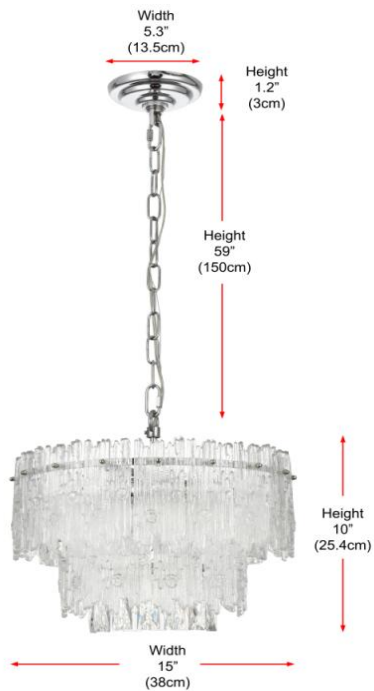

PRODUCT SPECIFICATION SHEET

Emilia collection

4-Light Pendant Lamp in Chrome

Item No: 1780D15C
Chrome

Item No: 1780D15SG
Satin Gold

Available Finishes

The Collection is composed of Pendant

Dimensions

Canopy/Backplate (in)	D5.3"*H1.2"
Chain/Rod Length	59"
Length	15"
Width	15"
Height	10"
Maximum Height	69"

Specifications

Finish	2 Finishes
Material	Iron and Glass and Crystal
Crystal Color	Clear
Type	Pendant
Hanging Device	Chain
Voltage	110-125V
Dimmable	Yes
Warranty	1 Year Limited
Shipment Type	Small Parcel

Bulb / Socket

Socket Type	E12
Number of Lights	4
Wattage/Bulb	40W
Included	No

Installation

Indoor/Outdoor	Indoor
Dry/Wet/Damp	Dry
Weight	16.12 LBS
Wire Length	118"
Safety Rating	UL