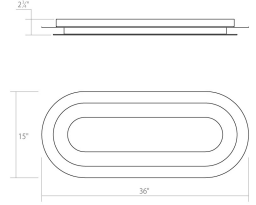

## Offset LED Surface Mount Spec Sheet

SKU: 2737.98    Learn more at:  
<https://sonnemanlight.com/offset-led-surface-mount>

Description: Two plates held in tandem, their unified geometry combines ambient illumination with a powerful downlight. Now available in rectangular and racetrack form factors in multiple lengths.

### Dimensions

Height:	2.75"
Width:	36"
Length:	15"
Shape:	Racetrack
Size:	36"
Canopy/Backplate/Base Width:	31
Canopy/Backplate/Base Depth:	10