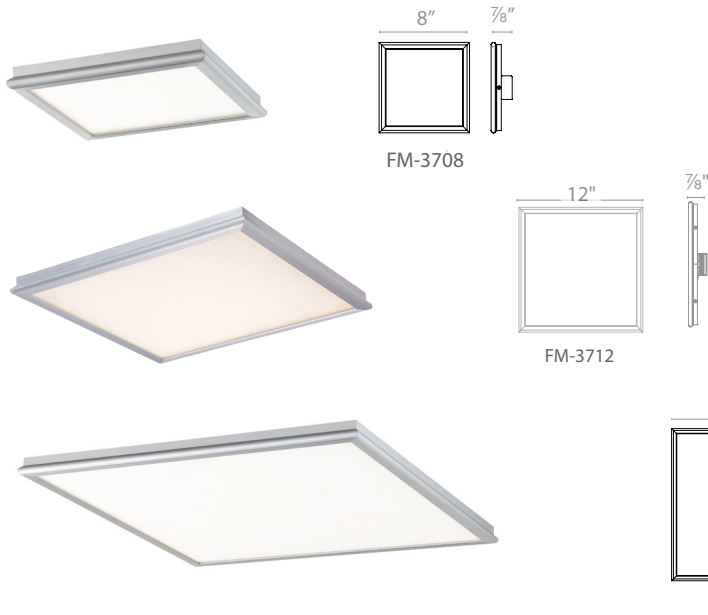

NEO – model: FM-37

LED Interior & Exterior Ceiling & Wall Mounts

Fixture Type:

Catalog Number:

Project: _____

Location: _____

PRODUCT DESCRIPTION

Neo is the one. Employing the latest technology from the television and display industry, geometric styled flush mounts make strong impression on the ceiling or wall. At a mere 1/2" deep and featuring an incredible ambient illumination with uniform light free from glare and hot spots, An architectural design for a skylight effect or create a striking look by mixing sizes. Available in three sizes and three styles.

FEATURES

- ADA compliant, low profile design
- ETL & cETL damp location listed
- Flush mounts to ceiling or wall as sconce
- Transformer located inside standard 4" junction box
- 277V option available (special order)
- Full range dimming when used with compatible dimmers*
- 50,000 hour rated life
- Color Temp: 3000K
- CRI: 90

SPECIFICATIONS

- Construction:** Die-Cast Aluminum and White diffuser glass
- Light Source:** High output LED.
- Finish:** Brushed Aluminum (AL)
- Standards:** ETL & cETL damp location listed. ADA compliant.

ORDER NUMBER

	Width	Wattage	Voltage	LED Lumens	Delivered Lumens	Finish
FM-3708	8"	16.5W		965	575	AL <i>Brushed Aluminum</i> 
FM-3712	12"	25W	120V	1940	1135	
FM-3718	18"	16.5W		2990	1775	

Example: **FM-3718-AL**
 For 277V special order add an "F" before the finish: **FM-3718F-AL**