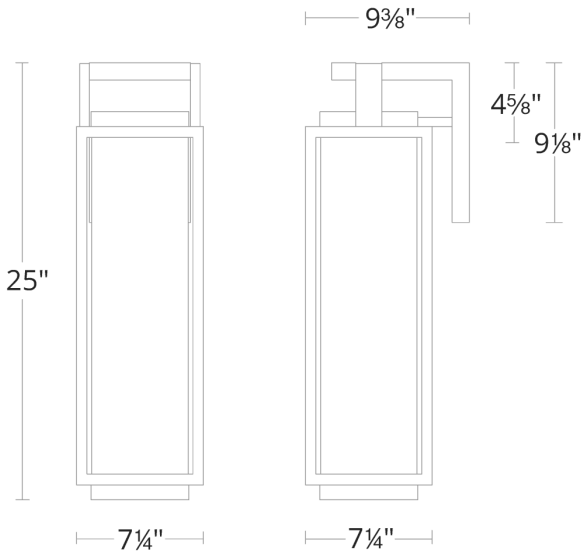

REPLACEMENT PARTS

RPL-GLA-41918 - Outer Glass

WS-W41918

Model & Size	Color Temp	Finish	LED Watts	LED Lumens	Delivered Lumens
WS-W41918 18"	3000K	BK Black	15W	1200	965

Example: **WS-W41918-BK**

Project:

Location:

REPLACEMENT PARTS

RPL-GLA-41925 - Outer Glass

WS-W41925

Model & Size	Color Temp	Finish	LED Watts	LED Lumens	Delivered Lumens
WS-W41925 25"	3000K	BK Black	20W	1600	1317

Example: **WS-W41925-BK**