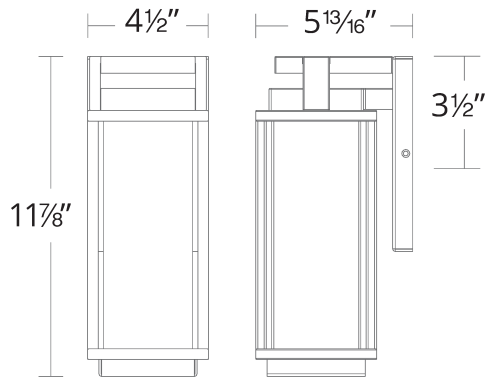

REPLACEMENT PARTS

RPL-GLA-41912 - Outer Glass

WS-W41912

Model & Size	Color Temp	Finish	LED Watts	LED Lumens	Delivered Lumens
WS-W41912 12"	3000K	BK Black	15W	1200	919

Example: **WS-W41912-BK**

Project:

Location: