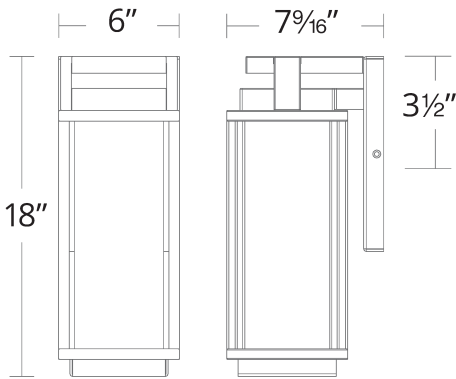

REPLACEMENT PARTS

RPL-GLA-41912 - Outer Glass

WS-W41912

Model & Size	Color Temp	Finish	LED Watts	LED Lumens	Delivered Lumens
WS-W41912 12"	3000K	BK Black	15W	1200	919

Example: **WS-W41912-BK**

Project:

Location:

REPLACEMENT PARTS

RPL-GLA-41918 - Outer Glass

WS-W41918

Model & Size	Color Temp	Finish	LED Watts	LED Lumens	Delivered Lumens
WS-W41918 18"	3000K	BK Black	15W	1200	965

Example: **WS-W41918-BK**

Project:

Location: