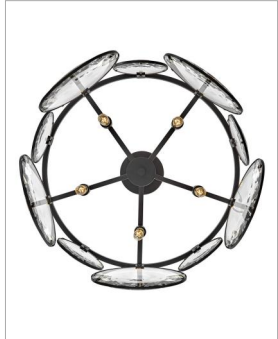

NALA

FR31263BLK

SMALL CONVERTIBLE CHANDELIER

Nala is striking from any angle with a traditional silhouette and elegant eye-catching details. Multi-faceted, optic-crystal lenses surround the circular frame and attach with cast clips in Heritage Brass and Black finishes.

DETAILS	
FINISH:	Black
MATERIAL:	Steel
GLASS:	Optic Crystal
SLOPE DEGREE:	90
DIMMABLE:	YES, WITH DIMMABLE LAMP (NOT INCLUDED)

DIMENSIONS	
WIDTH:	21.8"
HEIGHT:	10.8"
WEIGHT:	33lb

LIGHT SOURCE	
LIGHT SOURCE:	Socketed
WATTAGE:	5-5w Cand. LED, 60w Equiv.
VOLTAGE:	120v

MOUNTING	
CANOPY:	5" Dia.
LEAD WIRE:	1 X 120"
MAX HEIGHT:	45.8

SHIPPING	
CARTON LENGTH:	22.4
CARTON WIDTH:	22.4
CARTON HEIGHT:	25.6
CARTON WEIGHT:	41.8

PRODUCT DETAILS:

- This item may be hung on a sloped ceiling
- This fixture includes multiple down stems in various lengths to customize the installation height of the fixture, including one 6" stem and two 12" stems
- Convertible fixture can be hung as a pendant or semi-flush mount
- Suitable for use in dry (indoor) locations as defined by NEC and CEC. Meets United States UL Underwriters Laboratories & CSA Canadian Standards Association Product Safety Standards.
- Classic, elegant lines and timeless details enhance a traditional space