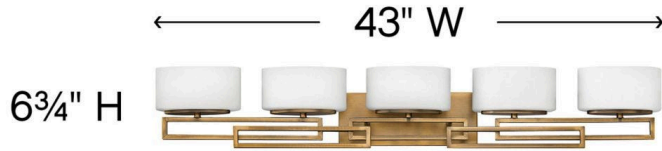

LANZA

5105BR

FIVE LIGHT VANITY

Lanza features contemporary styling with geometric patterns that are emphasized in Antique Nickel, Brushed Bronze and Buckeye Bronze finishes. The elongated oval, etched opal glass reinforces its sleek design.

DETAILS	
FINISH:	Brushed Bronze
MATERIAL:	Metal
GLASS:	Etched Opal
DIMMABLE:	No

DIMENSIONS	
WIDTH:	43"
HEIGHT:	6.8"
WEIGHT:	9lb
BACK PLATE:	12"W X 4.75"H
EXTENSION:	5"
TOP TO OUTLET:	4"

LIGHT SOURCE	
LIGHT SOURCE:	LED Lamp, Socket
WATTAGE:	5-60w G-9 *Included or 5-5w G9 LED, 60w Equiv.
VOLTAGE:	120v

SHIPPING	
CARTON LENGTH:	42
CARTON WIDTH:	11
CARTON HEIGHT:	7.3
CARTON WEIGHT:	13.1

PRODUCT DETAILS:

- Mounting hardware is hidden on the backplate to ensure a clean silhouette
- This fixture must be installed with shades/glass facing up toward the ceiling.
- Suitable for use in damp locations as defined by NEC and CEC. Meets United States UL Underwriters Laboratories & CSA Canadian Standards Association Product Safety Standards
- Merging the best of traditional and modern elements, with a sophisticated and streamlined look
- Classic gleaming light brass finish