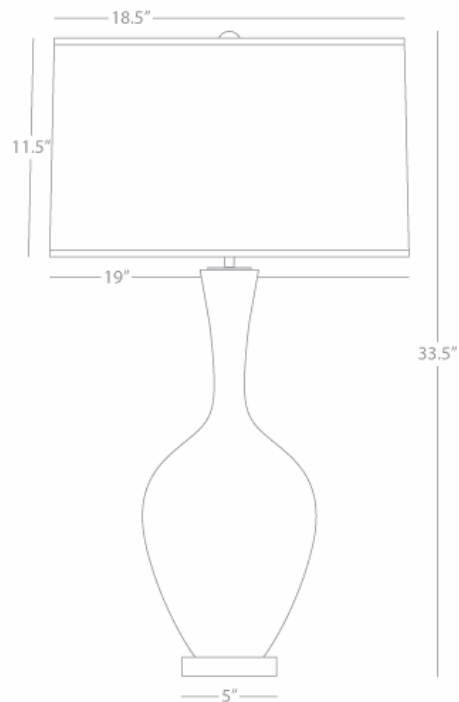

AUDREY

SU980

Table Lamp

1 - 150W Max.

Bulb Type: A

Switch: Hi-Lo Dimming

Sunset Yellow Glazed Ceramic

Lucite Base

Fondine Fabric Shade

See Audrey/ Delilah Table for Color Options

** Available for Quick SHIP **