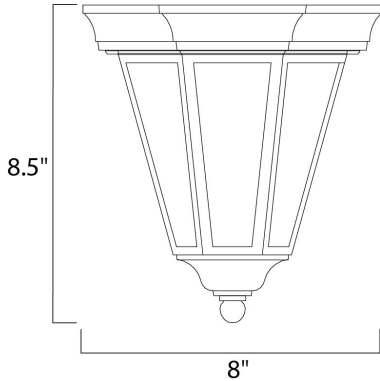

PRODUCT DESCRIPTION

Westlake is a transitional style from Maxim Lighting International in Black, Rust Patina, Empire Bronze, or White finish.

MEASUREMENTS

DIMENSION : 8" L x 8" W x 8.5" H
 CANOPY : 9" W x 1.18" H x 1.18" L
 HANGING WEIGHT : 2.42 lb