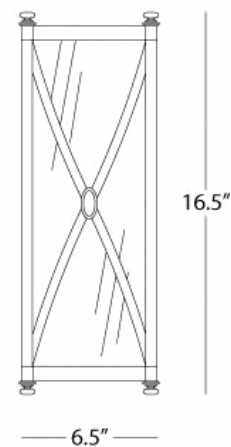

** Available for Quick SHIP **