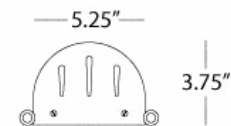

** Available for Quick SHIP **