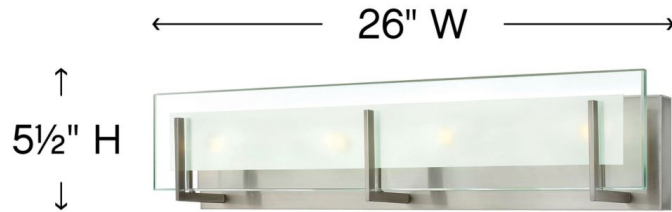

LATITUDE

5654BN

FOUR LIGHT VANITY

Latitude is contemporary and sleek, finding its true beauty in the minimalist design. The slim glass panel features rectangular etching while the subtle, split fork frames add understated architectural style.

DETAILS	
FINISH:	Brushed Nickel
MATERIAL:	Steel
GLASS:	Inside Etched Clear
DIMMABLE:	No

DIMENSIONS	
WIDTH:	26"
HEIGHT:	5.5"
WEIGHT:	8.5lb
BACK PLATE:	25"W X 4.75"H
EXTENSION:	4"
TOP TO OUTLET:	3.25"

LIGHT SOURCE	
LIGHT SOURCE:	Socketed
VOLTAGE:	120v

SHIPPING	
CARTON LENGTH:	29
CARTON WIDTH:	7.5
CARTON HEIGHT:	7.5
CARTON WEIGHT:	10

PRODUCT DETAILS:

- Mounting hardware is hidden on the back plate to ensure a clean silhouette
- This fixture must be installed with shades/glass facing up toward the ceiling
- Suitable for use in damp locations as defined by NEC and CEC. Meets United States UL Underwriters Laboratories & CSA Canadian Standards Association Product Safety Standards.
- ADA compliant
- Bold silhouette with dramatic details creates a modern statement