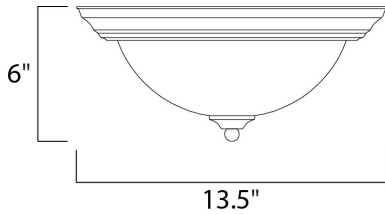

MEASUREMENTS

DIMENSION : 13.5" L x 13.5" W x 6" H
 HANGING WEIGHT : 2.76 lb

LAMPING

INPUT VOLTAGE : 120V
 LUMENS : 1,800 Rated
 BULB : 2 x 13W Fluorescent GU24 , 26W Total
 BULB INCLUDED : (Included)
 DIMMABLE : No
 CRI : 80+ CRI
 COLOR_TEMP : 2700K