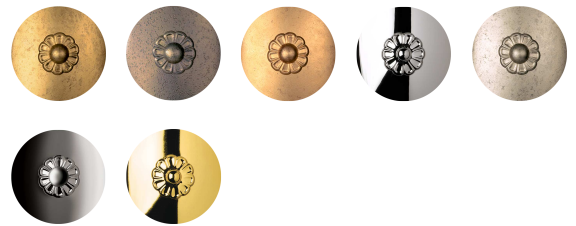

CENTURY - SCHONBEK

1718

The ultimate heirloom chandelier, regal and refined, timeless and classic. A masterpiece of cascading crystals with an intricately cut crystal column, Century is fit for a ballroom, a stately dining room or a grand residence.

OPTIONS

Heritage Crystal (H)

-22, -23, -26, -40, -48, -49, -211

MORE CENTURY

1701	1702	1703
1704	1705	1707
1709	1712	1716
1829		

- SWAROVSKI-LIGHTING.COM/SCHONBEK
- [VIEW](#)
- [CONNECT](#)
- [WHERE TO BUY](#)

SPECIFICATIONS

Width/Length:	42.5in / 108cm
↕ Height:	41in / 104cm
↓ Chain Length:	84in / 213cm
Ⓜ Hang Weight:	60lbs / 27kg
Tier Count:	3
Light Source:	Incandescent Bulb
Bulb Count:	28
Bulb Info:	(28) E12, 60 MAX, B10**