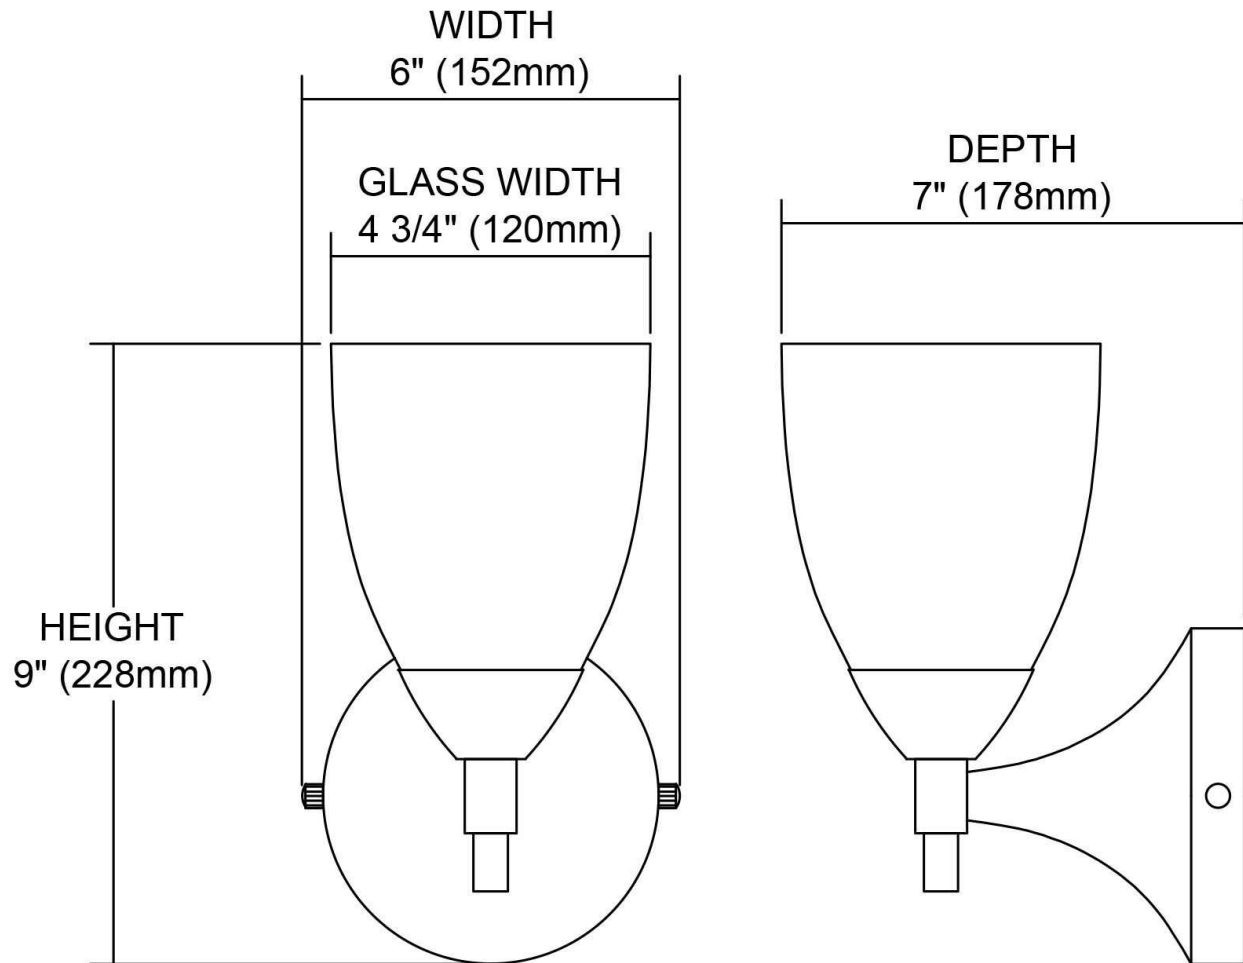

LED

ITEM #:	10150/1DR-ES-LED
UPC	748119053370
Description	Celina 1-Light Wall Lamp in Dark Rust with Espresso Glass - Includes LED Bulb
Finish	Dark Rust
Materials	Glass, Metal
Brand	ELK Lighting
Collection	Celina
Category	Indoor Lighting
Type	Sconce

ITEM DIMENSIONS				RATINGS & SPECIFICATIONS				
Width	5.5 inches			Safety Rating	N/A		Certification	Dry locations
Depth	7 inches			ADA Compliant	N/A		Voltage	N/A
Height	9 inches			BULBS / SOCKETS				
Weight	2 pounds			Quantity	1	Wattage	9.5 watts	
ADDITIONAL DIMENSIONS				Included	Yes		Type	A19 LED (E26 Medium Base)
Backplate / Canopy	5 diameter			Other	N/A			
HCWO	N/A			CHAIN / CORD INFORMATION				
Min. Extension	N/A			Chain	N/A		Cord	N/A
Max. Extension	N/A			SHADE / GLASS DETAILS				
OVERALL HEIGHT				Shade/Glass Description	Espresso Glass			
Min.	N/A		Max.	N/A				
EXTENSION ROD(S)				Width	5 inches		Height	7 inches
N/A				Width at Top	5 inches		Width at Bottom	5 inches