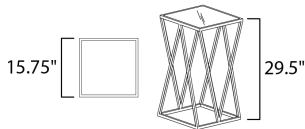

PRODUCT DESCRIPTION

Stainless steel V shaped sections are meticulously welded together to form this beautiful lighting sculpture. Finished in a mirror-like Polished Chrome, this fixture is the epitome of quality and contemporary design. Pair with coordinating accent tables to complete the look.

MEASUREMENTS

DIMENSION : 15.75" L x 15.75" W x 29.5" H
 HANGING WEIGHT : 17.6 lb

LAMPING

INPUT VOLTAGE : 100-240V
 LUMENS : 1,960 Rated
 BULB : 4 x 28W LED PCB Integrated , 28W Total
 BULB INCLUDED : (Integrated)
 DIMMABLE : No
 CRI : 80 CRI
 COLOR_TEMP : 3000K