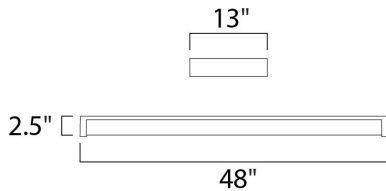

**PRODUCT DESCRIPTION**

Maxim Lighting's Wrap Around EE collection uses energy saving fluorescent T8 bulbs and features an electronic no flicker ballasts and acrylic lens.

**MEASUREMENTS**

DIMENSION : 48" L x 13" W x 2.5" H  
 HANGING WEIGHT : 8.95 lb