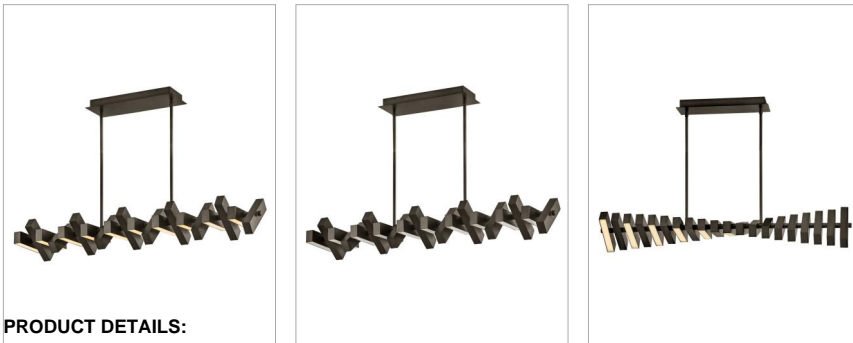

STITCH

FR42455BX

MEDIUM ADJUSTABLE LED LINEAR

Stitch strikes a pose with an innovative design, offering bountiful illumination from articulating LED panels. This dynamic linear chandelier is a modern sculptural statement available in Black Oxide or Lacquered Brass finishes.

DETAILS	
FINISH:	Black Oxide
MATERIAL:	Steel
GLASS:	Polycarbonate Lens
DIMMABLE:	YES - CL TYPE DIMMER (SSL7A)

DIMENSIONS	
WIDTH:	42"
HEIGHT:	12"
DEPTH:	7.5
WEIGHT:	17.3lb

LIGHT SOURCE	
LIGHT SOURCE:	Integrated LED
LED NAME:	LEVO56-304
VOLTAGE:	120v/277v
COLOR TEMP:	3000
LUMENS:	2000
CRI:	92
INCANDESCENT EQUIVALENCY:	4 x 40w
DIMMABLE:	YES - CL TYPE DIMMER (SSL7A)

MOUNTING	
CANOPY:	4.75"W X 14.25"L
LEAD WIRE:	1 X 120"
MAX HEIGHT:	37.5

SHIPPING	
CARTON LENGTH:	45.5
CARTON WIDTH:	11.3
CARTON HEIGHT:	7.5
CARTON WEIGHT:	19.9

PRODUCT DETAILS:

- This fixture includes multiple down stems in various lengths to customize the installation height, including two 6" stems and four 12" stems
- Suitable for use in dry (indoor) locations as defined by NEC and CEC. Meets United States UL Underwriters Laboratories & CSA Canadian Standards Association Product Safety Standards.
- Equipped with a 120/277 universal driver. 0-10 dimming.
- LED components carry a 5-year limited warranty
- Bold silhouette with dramatic details creates a modern statement
- Fixture features an articulating design for easy customization