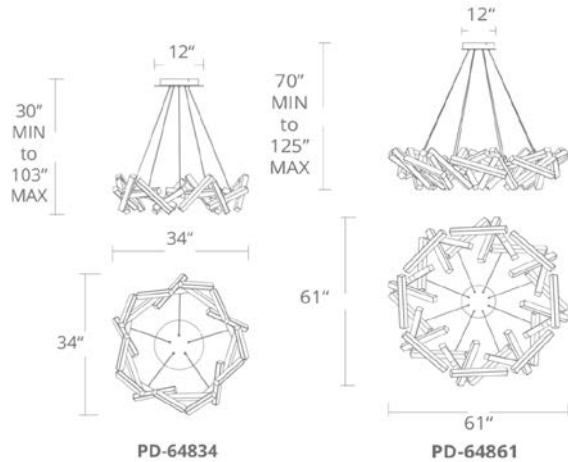

Fixture Type:

Catalog Number:

Project:

Location:

**PRODUCT DESCRIPTION**

Like piano keys falling through the air, Chaos freezes a moment in time with breathtaking elegance. Ultra-thin powered aircraft cables stabilize the suspension, holding everything in place with as little visual interference as possible, and each section of this sculptural form is equipped with consistent, highly efficient LEDs for refined illumination throughout. Available in brushed aluminum, aged brass or black. Let chaos reign.

**FEATURES**

- Fixed sculptural form
- Thin powered aircraft cables provide an ultra-clean look
- **Universal Driver** (120V-220V-277V) within canopy
- **Title 24 Compliant**
- Dimmer: ELV, 0-10V
- Color Temperature: 3000K
- CRI: 90
- Rated Life: 50000 hours

**SPECIFICATIONS**

**Construction:** Aluminum

**Light Source:** High output LED

**Finish:** Brushed Aluminum, Aged Brass, Black

**Standards:** ETL & cETL listed

**ORDER NUMBER**

Model	Wattage	Voltage	LED Lumens	Delivered Lumens	Finish	
<b>PD-64834</b>	34"	40W	120-277V	2717	2407	<b>AL</b> Titanium
<b>PD-64861</b>	61"	60W		4010	3720	<b>AB</b> Aged Brass
						<b>BK</b> Black