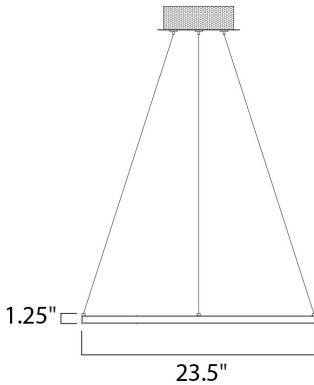

PRODUCT DESCRIPTION

Multiple sizes of Polished Chrome hoops of light can be playfully arranged in various configurations for a power presentation. Continuous strips of LEDs are mounted inward towards the center of the hoop for an indirect display of light.

MEASUREMENTS

DIMENSION : 23.5" L x 23.5" W x 1.25" H
 MAX OAH : 125" OAH
 CANOPY : 8.3" W x 1.2" H x 8.3" L
 HANGING WEIGHT : 2.2 lb

LAMPING

INPUT VOLTAGE : 120V
 LUMENS : 932 Rated
 BULB : 1 x 13.3W LED PCB Integrated , 13W Total
 BULB INCLUDED : (Integrated)
 DIMMABLE : Triac CL
 CRI : 80+ CRI
 COLOR_TEMP : 3000K