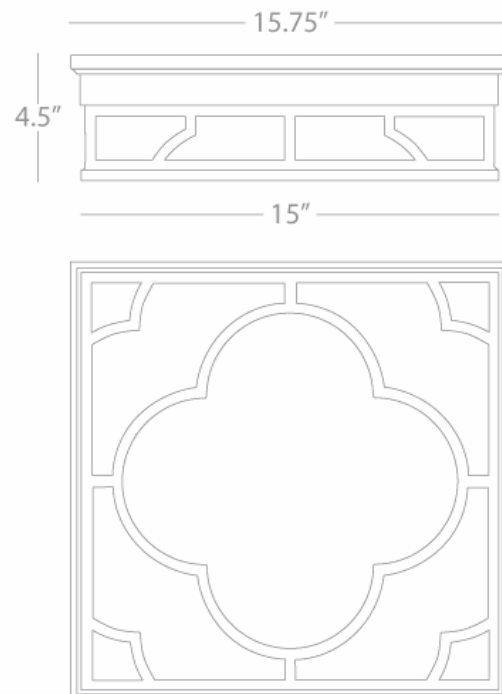

** Available for Quick SHIP **