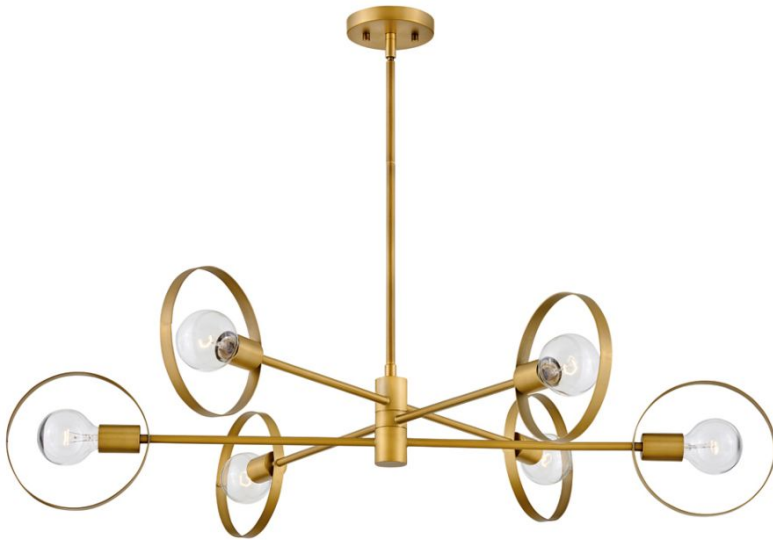

DESI

37296LCB

LARGE ADJUSTABLE SINGLE TIER

Swing time. Desi's bold articulating arms and stylish rings easily adjust to your preferred stance, while retaining its thrilling silhouette as a jaw-dropping chandelier. Desi's jaunty, mid-century modern style strikes a self-confident pose when integrated into any interior space.

DETAILS	
FINISH:	Lacquered Brass
MATERIAL:	Steel
SLOPE DEGREE:	90
DIMMABLE:	YES, WITH DIMMABLE LAMP (NOT INCLUDED)

DIMENSIONS	
WIDTH:	42"
HEIGHT:	10"
WEIGHT:	12.5lb

LIGHT SOURCE	
LIGHT SOURCE:	Socketed
WATTAGE:	6-14w Med. LED, 100w Equiv.
VOLTAGE:	120v

MOUNTING	
CANOPY:	5" Dia.
LEAD WIRE:	1 X 120"
MAX HEIGHT:	39.5

SHIPPING	
CARTON LENGTH:	45
CARTON WIDTH:	13
CARTON HEIGHT:	12
CARTON WEIGHT:	16.9

PRODUCT DETAILS:

- This item may be hung on a sloped ceiling
- This fixture includes multiple down stems in various lengths to customize the installation height of the fixture, including one 6" stem and two 12" stems
- Suitable for use in dry (indoor) locations as defined by NEC and CEC. Meets United States UL Underwriters Laboratories & CSA Canadian Standards Association Product Safety Standards.
- Ideal for g-style bulbs (not included)
- Distinctive mid-century modern elements merge with sleek and timeless forms for a vintage vibe with modern flair
- Fixture features an articulating design for easy customization