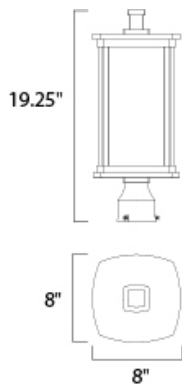

**MEASUREMENTS**

DIMENSION : 8" L x 8" W x 19.25" H  
 HANGING WEIGHT : 6.25 lb

**LAMPING**

INPUT VOLTAGE : 120V  
 LUMENS : 0 Rated  
 BULB : 1 x 60W Incandescent E26 Medium , 60W Total  
 BULB INCLUDED : (Not Included)  
 DIMMABLE : Yes