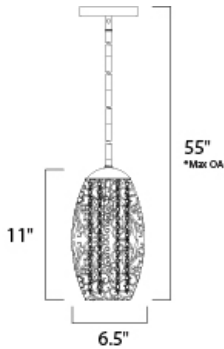

PRODUCT DESCRIPTION

The Arabesque collection's intricate patterns are formed in metal and finished in Golden Silver. Strands of crystal beads add sparkle as they shimmer through the Xenon lamps. Unique oval-shaped pendants add a touch of class to any room.

*max overall height of fixture

MEASUREMENTS

- DIMENSION : 6.5" L x 6.5" W x 11" H
- MAX OAH : 55" OAH
- CANOPY : 6" W x 0.75" H x 6" L
- HANGING WEIGHT : 4.41 lb

LAMPING

- INPUT VOLTAGE : 120V
- LUMENS : 750 Rated
- BULB : 1 x 40W Xenon G9 , 40W Total
- BULB INCLUDED : (Included)
- DIMMABLE : Yes
- COLOR_TEMP : 2900K