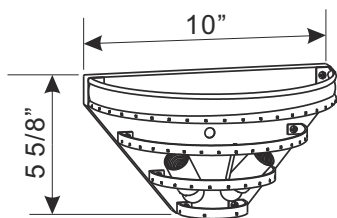

HANG B AND A ALTERNATELY

HANG A

Back plate

Front view

Side view

A=  30mmx27sets (Spare part: 1set)

B=  76mmx26sets (Spare parts: 2sets)

2018-08