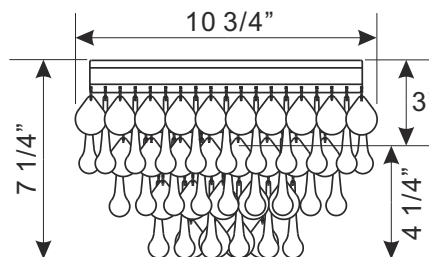

All electrical components must be installed by a licensed electrician in accordance with the National Electric Code and the appropriate local electrical codes.

You will need 2 Candelabra bulbs 60Watts recommended, Use LED bulbs for Extended use. Bulb not included

HANG B AND A ALTERNATELY

HANG A

Back plate

Front view

Side view

A=  30mmx27sets (Spare part: 1set)

B=  76mmx26sets (Spare parts: 2sets)

2018-08