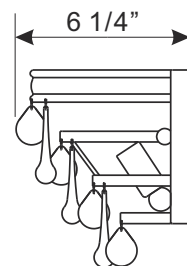

HANG B AND A ALTERNATELY

HANG A

Back plate

Front view

Side view

A=  30mmx27sets (Spare part: 1set)

B=  76mmx26sets (Spare parts: 2sets)

2018-08