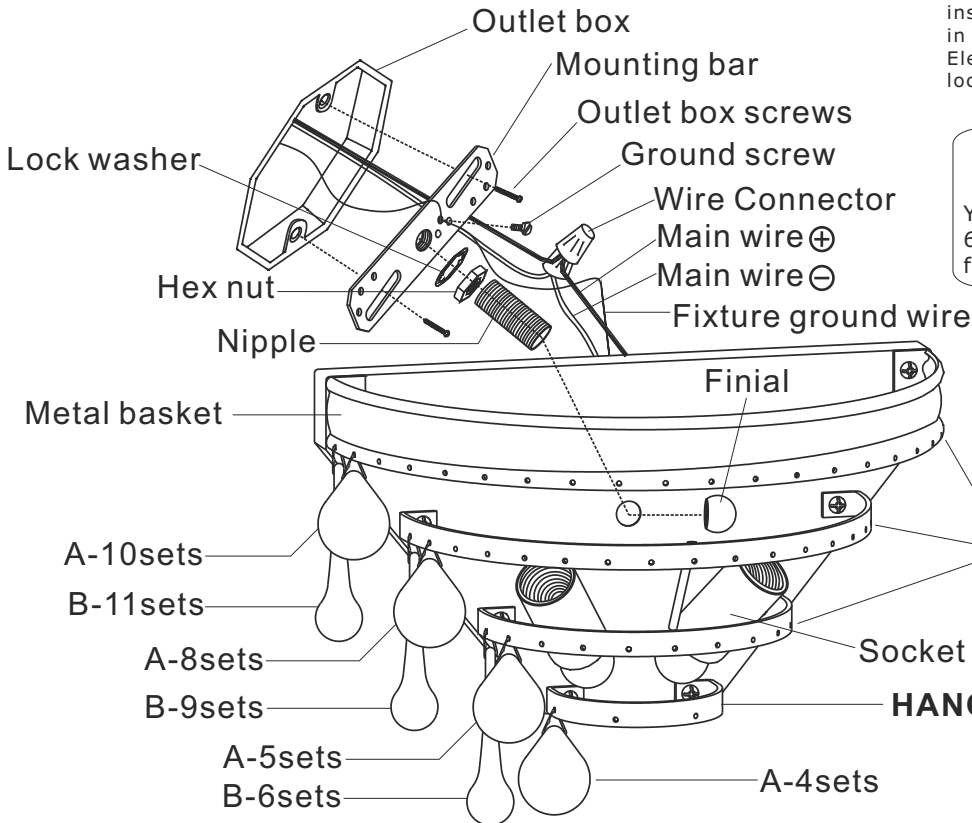

Electrical Danger Turn Power off

WARNING: This product can expose you to Lead which is known to the state of California to cause cancer and/or birth defects or reproductive harm. For more information go to www.P65Warnings.ca.gov

All electrical components must be installed by a licensed electrician in accordance with the National Electric Code and the appropriate local electrical codes.

You will need 2 Candelabra bulbs 60Watts recommended, Use LED bulbs for Extended use. Bulb not included

HANG B AND A ALTERNATELY

HANG A

Back plate

Front view

Side view

A=  30mmx27sets (Spare part: 1set)

B=  76mmx26sets (Spare parts: 2sets)

2018-08