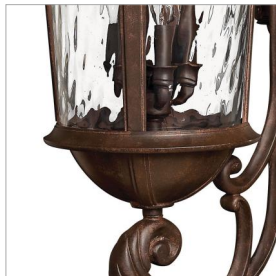

WINDSOR

1929RK

DOUBLE XL WALL MOUNT LANTERN

Windsor combines elegant details and decorative cast detailing into its cast aluminum construction. The River Rock finish and clear water glass add to its majestic style.

DETAILS	
FINISH:	River Rock
MATERIAL:	Aluminum
GLASS:	Clear Water Glass
DIMMABLE:	YES, WITH DIMMABLE LAMP (NOT INCLUDED)

DIMENSIONS	
WIDTH:	14"
HEIGHT:	42"
WEIGHT:	31lb
BACK PLATE:	6.25"W X 17"H
EXTENSION:	17"
TOP TO OUTLET:	19.5"

LIGHT SOURCE	
LIGHT SOURCE:	Socketed
WATTAGE:	6-5w Cand. LED, 40w Equiv.
VOLTAGE:	120v

SHIPPING	
CARTON LENGTH:	21.5
CARTON WIDTH:	17.7
CARTON HEIGHT:	58.1
CARTON WEIGHT:	45.1

PRODUCT DETAILS:

- Suitable for use in wet (outdoor direct rain) locations as defined by NEC and CEC. Meets United States UL Underwriters Laboratories & CSA Canadian Standards Association Product Safety Standards
- Our Estate Collections boast a breadth of fixtures defined by coordinating composition, enduring architecture, and time-honored craftsmanship, designed to meet the needs of expansive properties with extended outdoor living spaces. From the entrance of your driveway to the depths of your backyard, these collections provide cohesive design for stately exteriors.
- 2-year finish warranty
- Classic lines and heritage details complement traditional architecture