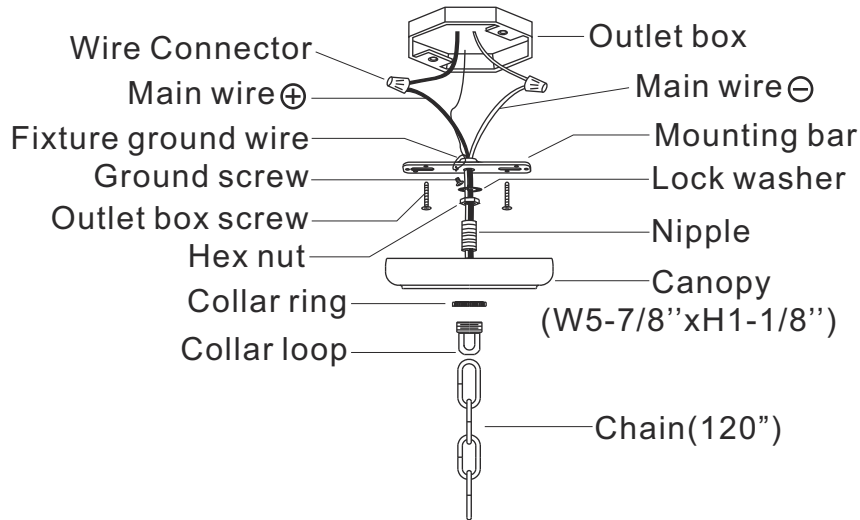

CRYSTORAMA

1958

95 Cantiague Rock Road, Westbury, NY 11590 • toll free: 1.800.888.4470 fax: 516.931.1254 • info@crystorama.com • www.crystorama.com

MODEL#: 137-VG

ASSEMBLY AND DRESSING INSTRUCTIONS

WARNING: This product can expose you to Lead which is known to the state of California to cause cancer and/or birth defects or reproductive harm. For more information go to www.P65Warnings.ca.gov

All electrical components must be installed by a licensed electrician in accordance with the National Electric Code and the appropriate local electrical codes.

You will need 8 Candelabra bulbs 60 Watts recommended, Use LED bulbs for Extended use. Bulb not included

- A= 30mmx162sets (Spare parts: 4sets)
- B= 76mmx162sets (Spare parts: 6sets)
- C= (40mm Ball with chain)x1set

2018-08