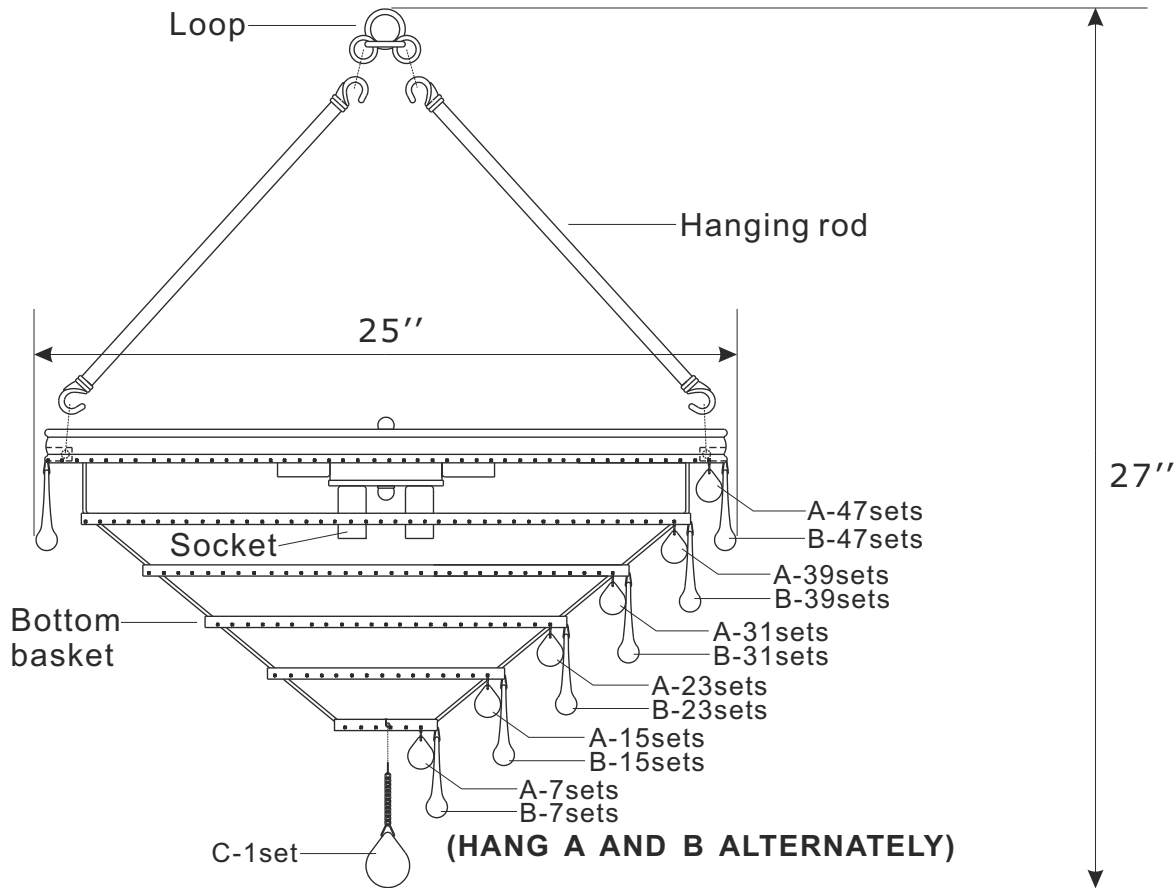

CRYSTORAMA

1958

95 Cantiague Rock Road, Westbury, NY 11590 • toll free: 1.800.888.4470 fax: 516.931.1254 • info@crystorama.com • www.crystorama.com

MODEL#: 137-VG

ASSEMBLY AND DRESSING INSTRUCTIONS

WARNING: This product can expose you to Lead which is known to the state of California to cause cancer and/or birth defects or reproductive harm. For more information go to www.P65Warnings.ca.gov

All electrical components must be installed by a licensed electrician in accordance with the National Electric Code and the appropriate local electrical codes.

You will need 8 Candelabra bulbs 60 Watts recommended, Use LED bulbs for Extended use. Bulb not included

- A= 30mmx162sets (Spare parts: 4sets)
- B= 76mmx162sets (Spare parts: 6sets)
- C= (40mm Ball with chain)x1set

2018-08