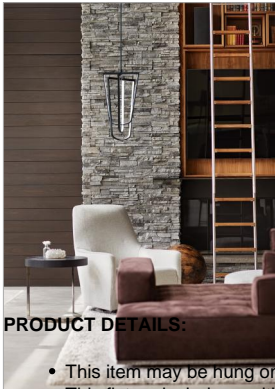

ONYX

FR31037BLK

MEDIUM ADJUSTABLE PENDANT

Onyx makes a sculptural statement with a minimalist frame and discretely hidden LEDs, each lit from within to create a modern work of art. Bold and striking, Onyx casts strong and dimmable light in any space.

DETAILS	
FINISH:	Black
MATERIAL:	Steel
SLOPE DEGREE:	90
DIMMABLE:	YES, CL TYPE DIMMER (SSL7A)

DIMENSIONS	
WIDTH:	14.5"
HEIGHT:	26.8"
DEPTH:	14.5
WEIGHT:	9.8lb

LIGHT SOURCE	
LIGHT SOURCE:	Integrated LED
LED NAME:	ES-FS2216C
VOLTAGE:	120v/277v
COLOR TEMP:	3000
LUMENS:	6000
CRI:	94
INCANDESCENT EQUIVALENCY:	6 x 75w
DIMMABLE:	YES, CL TYPE DIMMER (SSL7A)

MOUNTING	
CANOPY:	10" Dia.
LEAD WIRE:	1 X 120"
MAX HEIGHT:	62

SHIPPING	
CARTON LENGTH:	29.1
CARTON WIDTH:	16.9
CARTON HEIGHT:	8.3
CARTON WEIGHT:	12.8

PRODUCT DETAILS:

- This item may be hung on a sloped ceiling
- This fixture includes multiple down stems in various lengths to customize the installation height of the fixture, including one 6" stem and two 12" stems
- Suitable for use in dry (indoor) locations as defined by NEC and CEC. Meets United States UL Underwriters Laboratories & CSA Canadian Standards Association Product Safety Standards.
- Equipped with 120/277V universal driver.
- LED components carry a 5-year limited warranty
- Bold silhouette with dramatic details creates a modern statement