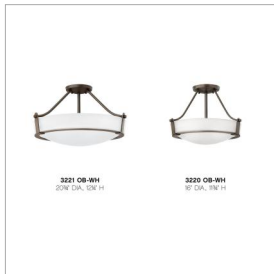

PRODUCT DETAILS:

- Suitable for use in dry (indoor) locations as defined by NEC and CEC. Meets United States UL Underwriters Laboratories & CSA Canadian Standards Association Product Safety Standards.
- Merging the best of traditional and modern elements with a sophisticated and streamlined look

HINKLEY

HINKLEY
33000 Pin Oak Parkway
Avon Lake, OH 44012

PHONE: (440) 653-5500
Toll Free: 1 (800) 446-5539

hinkley.com