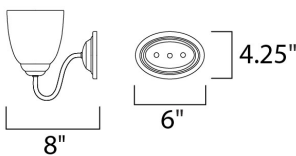

MEASUREMENTS

DIMENSION : 29.75" W x 8" H x 8" Ext
 HANGING WEIGHT : 5.6 lb

LAMPING

INPUT VOLTAGE : 120V
 LUMENS : 0 Rated
 BULB : 4 x 60W Incandescent E26 Medium , 240W Total
 BULB INCLUDED : (Not Included)
 DIMMABLE : Yes