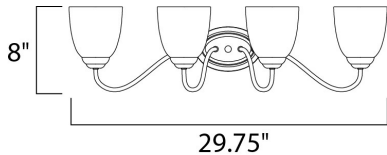

MEASUREMENTS

DIMENSION : 29.75" W x 8" H x 8" Ext
 HANGING WEIGHT : 5.6 lb

LAMPING

INPUT VOLTAGE : 120V
 LUMENS : 0 Rated
 BULB : 4 x 60W Incandescent E26 Medium , 240W Total
 BULB INCLUDED : (Not Included)
 DIMMABLE : Yes