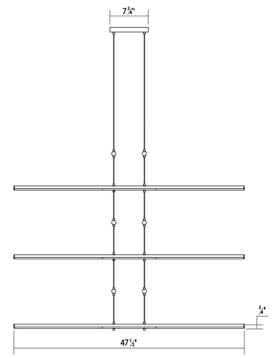

Project:

Tik-Tak® LED Pendant Spec Sheet

SKU: 2806.01 Learn more at:
<https://sonnemanlight.com/tik-tak-led-pendant>

Description: LED rods are suspended in tandem pairs on multiple levels, perpendicular to each other. Each rod can be independently positioned as up or down light, and adjusted with infinite variability to any height along the suspension cables. Dramatic in the precision of their orientation and range of verticality, Tik-Tak brings a crisp presence to the volume of space.

Type #:

Dimensions

Height:	0.75"
Width:	47.5"
Length:	47.5"
Hanging Details:	10" Adjustable Cable Stack 6-Tier
Size:	
Canopy/Backplate/Base Width:	7.75
Canopy/Backplate/Base Depth:	7.75
Canopy/Backplate/Base Height:	1