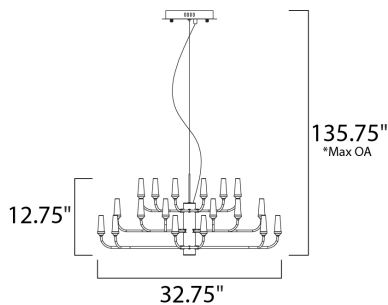

*max overall height

MEASUREMENTS

DIMENSION : 32.75" L x 32.75" W x 12.75" H
 MAX OAH : 135.75" OAH
 HANGING WEIGHT : 6.1 lb

LAMPING

INPUT VOLTAGE : 120V
 LUMENS : 3,024 Rated
 BULB : 36 x 1.2W LED PCB Integrated , 43W Total
 BULB INCLUDED : (Integrated)
 DIMMABLE : Triac CL
 CRI : 80+ CRI
 COLOR_TEMP : 3000K