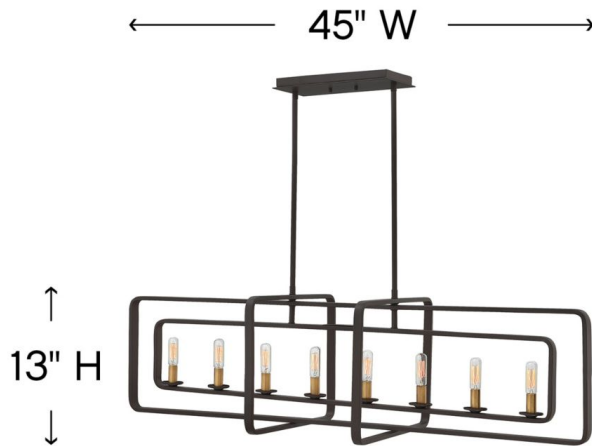

QUENTIN

4818KZ

EIGHT LIGHT LINEAR

Quentin is constructed of angular forms that create a striking geometric interplay. This stem-hung collection features intersecting rectangles in a bold Buckeye Bronze finish, forming a modern silhouette. Candle sleeves in Heritage Brass add a distinctively vintage feel that is both hip and historical.

DETAILS	
FINISH:	Buckeye Bronze
MATERIAL:	Steel
DIMMABLE:	No

DIMENSIONS	
WIDTH:	45"
HEIGHT:	13"
DEPTH:	16
WEIGHT:	15.2lb

LIGHT SOURCE	
LIGHT SOURCE:	Socketed
WATTAGE:	8-5w Cand. LED, 60w Equiv.
VOLTAGE:	120v

MOUNTING	
CANOPY:	5"W X 11.75"L
LEAD WIRE:	1 X 120"
MAX HEIGHT:	46

SHIPPING	
CARTON LENGTH:	48
CARTON WIDTH:	8.3
CARTON HEIGHT:	18.5
CARTON WEIGHT:	20.4

PRODUCT DETAILS:

- This fixture includes multiple down stems in various lengths to customize the installation height, including two 6" stems and four 12" stems
- Suitable for use in dry (indoor) locations as defined by NEC and CEC. Meets United States UL Underwriters Laboratories & CSA Canadian Standards Association Product Safety Standards.
- Ideal for vintage filament bulbs (not included)
- Angular lines, a bold finish, simple shape and sturdy details merge for a robust but pared down industrial design