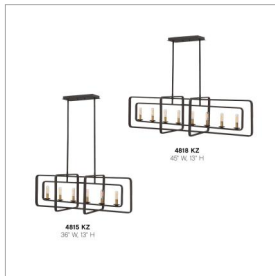

QUENTIN

4818KZ

EIGHT LIGHT LINEAR

Quentin is constructed of angular forms that create a striking geometric interplay. This stem-hung collection features intersecting rectangles in a bold Buckeye Bronze finish, forming a modern silhouette. Candle sleeves in Heritage Brass add a distinctively vintage feel that is both hip and historical.

DETAILS	
FINISH:	Buckeye Bronze
MATERIAL:	Steel
DIMMABLE:	No

DIMENSIONS	
WIDTH:	45"
HEIGHT:	13"
DEPTH:	16
WEIGHT:	15.2lb

LIGHT SOURCE	
LIGHT SOURCE:	Socketed
WATTAGE:	8-5w Cand. LED, 60w Equiv.
VOLTAGE:	120v

MOUNTING	
CANOPY:	5"W X 11.75"L
LEAD WIRE:	1 X 120"
MAX HEIGHT:	46

SHIPPING	
CARTON LENGTH:	48
CARTON WIDTH:	8.3
CARTON HEIGHT:	18.5
CARTON WEIGHT:	20.4

PRODUCT DETAILS:

- This fixture includes multiple down stems in various lengths to customize the installation height, including two 6" stems and four 12" stems
- Suitable for use in dry (indoor) locations as defined by NEC and CEC. Meets United States UL Underwriters Laboratories & CSA Canadian Standards Association Product Safety Standards.
- Ideal for vintage filament bulbs (not included)
- Angular lines, a bold finish, simple shape and sturdy details merge for a robust but pared down industrial design