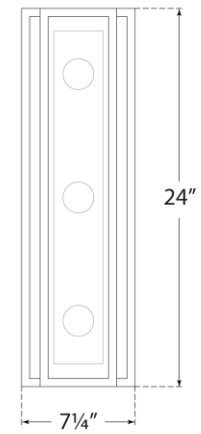

TEAR SHEET

Halle 24" Vanity Light

Item # S 2203BZ/HAB-CG

Designer: Ian K. Fowler

Height: 24"

Width: 7.25"

Extension: 5.5"

Backplate: 4.75" x 24" Rectangle

Finishes: BZ/HAB, HAB/PN, PN

Glass Options: CG

Socket: 3 - E12 Candelabra

Wattage: 3 - 5.5 LED G61.5

Note: UL Only

Top View

Side View

Front View