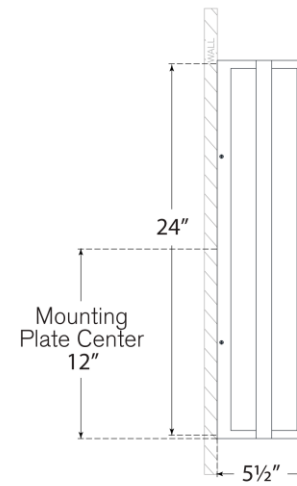

TEAR SHEET

Halle 24" Vanity Light

Item # S 2203BZ/HAB-CG

Designer: Ian K. Fowler

Height: 24"

Width: 7.25"

Extension: 5.5"

Backplate: 4.75" x 24" Rectangle

Finishes: BZ/HAB, HAB/PN, PN

Glass Options: CG

Socket: 3 - E12 Candelabra

Wattage: 3 - 5.5 LED G61.5

Note: UL Only

Top View

Side View

Front View