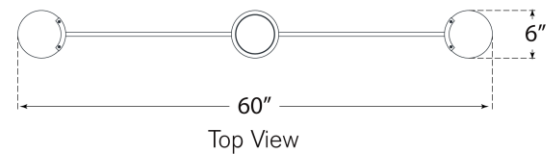

## Melange Extra Large Floating Disc Linear Chandelier

Item # KW 5605AB-ALB

Designer: Kelly Wearstler

O/A Height: 61.75"

Fixture Height: 17.75"

Width: 60"

Canopy: 5" Round

Finishes: AB, BZ, PN

Trim Options: ALB

Socket: Dedicated LED

Wattage: 9w (1000lm)

Weight: 11 Pounds

Note: UL Only | Alabaster is a Natural Stone | Variations in Color and Texture are Expected | Custom Height Available

Front View