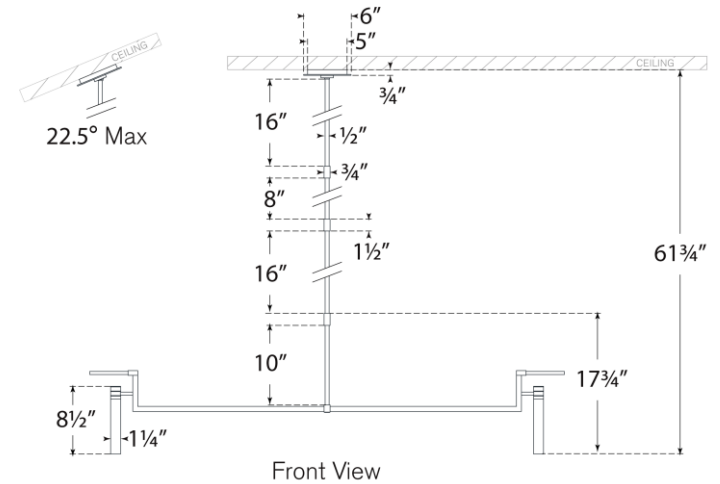

## Melange Extra Large Floating Disc Linear Chandelier

Item # KW 5605AB-ALB

Designer: Kelly Wearstler

O/A Height: 61.75"

Fixture Height: 17.75"

Width: 60"

Canopy: 5" Round

Finishes: AB, BZ, PN

Trim Options: ALB

Socket: Dedicated LED

Wattage: 9w (1000lm)

Weight: 11 Pounds

Note: UL Only | Alabaster is a Natural Stone | Variations in Color and Texture are Expected | Custom Height Available

Front View