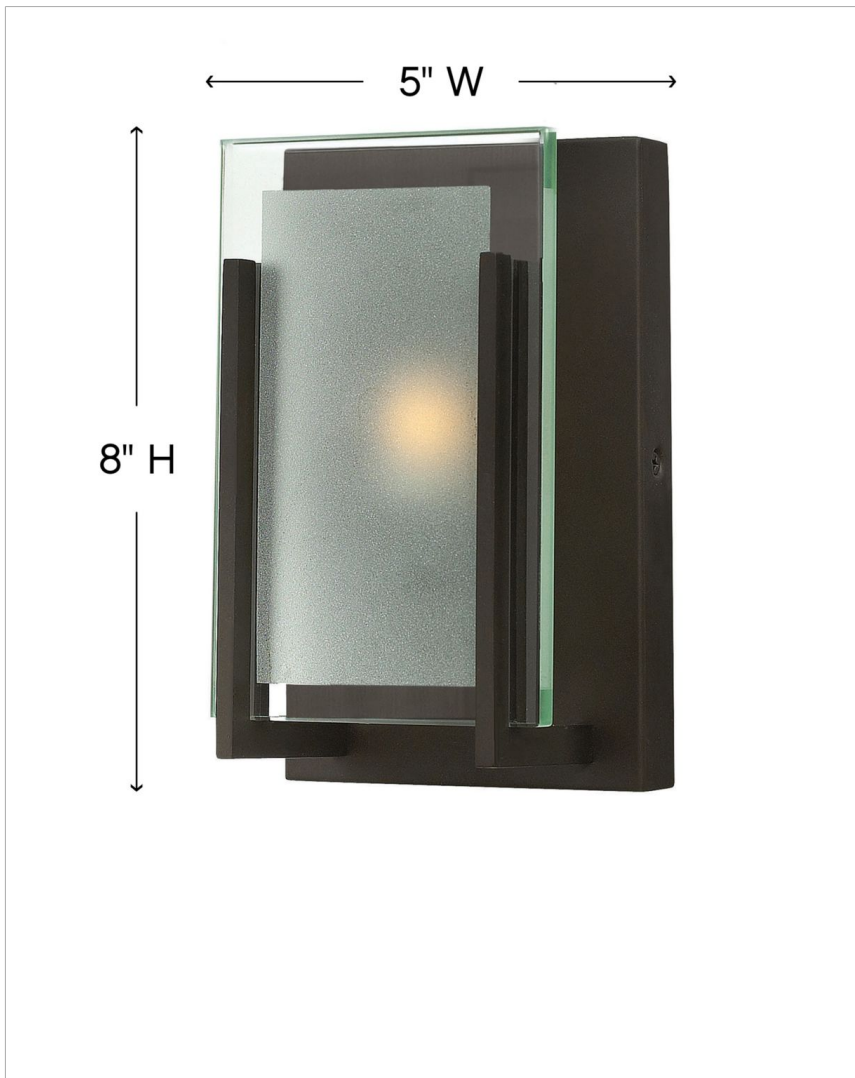

LATITUDE

5650OZ

SINGLE LIGHT VANITY

Latitude is contemporary and sleek, finding its true beauty in the minimalist design. The slim glass panel features rectangular etching while the subtle, split fork frames add understated architectural style.

DETAILS	
FINISH:	Oil Rubbed Bronze
MATERIAL:	Steel
GLASS:	Inside Etched Clear
DIMMABLE:	No

DIMENSIONS	
WIDTH:	5"
HEIGHT:	8"
WEIGHT:	2.8lb
BACK PLATE:	5"W X 8"H
EXTENSION:	4"
TOP TO OUTLET:	4"

LIGHT SOURCE	
LIGHT SOURCE:	Socketed
VOLTAGE:	120v

SHIPPING	
CARTON LENGTH:	7.5
CARTON WIDTH:	7.5
CARTON HEIGHT:	11.5
CARTON WEIGHT:	3.3

PRODUCT DETAILS:

- Mounting hardware is hidden on the back plate to ensure a clean silhouette
- This fixture must be installed with shades/glass facing up toward the ceiling
- Suitable for use in damp locations as defined by NEC and CEC. Meets United States UL Underwriters Laboratories & CSA Canadian Standards Association Product Safety Standards.
- ADA compliant
- Bold silhouette with dramatic details creates a modern statement