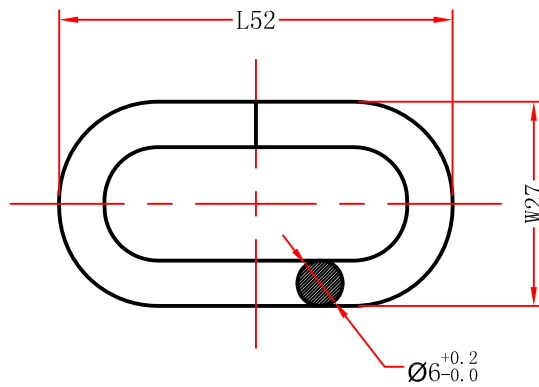

CHAIN: 5607-XX, L 3'

CHAIN RING: L40*W22 DIA4.0 ^{+0.2}/_{-0.1}

Hanging chain and its attachments must be able to withstand the total weight four times the lamp body, continuous test 72 hours

		LIVEX LIGHTING, INC. One Cory Road, Morristown, NJ 07960 Tel: 973-292-1777, Fax: 973-292-6222	
		WARNING THIS DRAWING IS PROPRIETARY TO LIVEX IMPORT AND IS PROTECTED UNDER THE COPYRIGHT AND/OR PATENT LAWS. ANY UNAUTHORIZED USE WILL SUBJECT YOU TO CRIMINAL AND CIVIL PENALTIES AND PROSECUTION TO THE FULL EXTENT OF THE LAW.	
STYLE:	chain ring	STANDARD:	UL/CUL/CSA
ITEM NUMBER:	5607-XX	FINISH:	
SCALE:	1:1	DRAWING:	Zhang Jianhua
ACTUAL SIZE:	ø * H W*H*E L*W*H	AUDITING:	Cheng Zhian
MATERIAL:	metal	SANCTION:	Huang
EDITION:	A/0	UNIT:	mm[inch]
		DATE:	2013/01/21

CHAIN: 5608-XX, L 3'

CHAIN RING: L43*W22 DIA5.0 ^{+0.2}/_{-0.0}

Hanging chain and its attachments must be able to withstand the total weight four times the lamp body, continuous test 72 hours

		LIVEX LIGHTING, INC. One Cory Road, Morristown, NJ 07960 Tel: 973-292-1777, Fax: 973-292-6222	
		WARNING THIS DRAWING IS PROPRIETARY TO LIVEX IMPORT AND IS PROTECTED UNDER THE COPYRIGHT AND/OR PATENT LAWS. ANY UNAUTHORIZED USE WILL SUBJECT YOU TO CRIMINAL AND CIVIL PENALTIES AND PROSECUTION TO THE FULL EXTENT OF THE LAW.	
STYLE:	chain ring	STANDARD:	UL/CUL/CSA
ITEM NUMBER:	5608-XX	FINISH:	
SCALE:	1:1	DRAWING:	Zhang Jianhua
ACTUAL SIZE:	ø • H W*H*E L*W*H	AUDITING:	Cheng Zhian
MATERIAL:	metal	SANCTION:	Huang
EDITION:	A/0	UNIT:	mm[in"]
		DATE:	2013/01/21