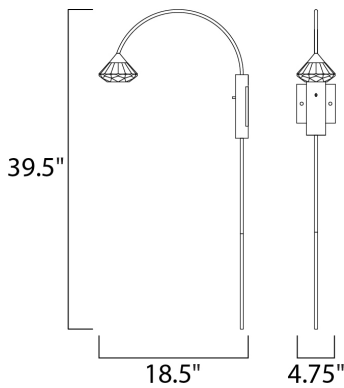

PRODUCT DESCRIPTION

Gracefully sweeping arms are finished in a textured Black with a Metallic Gold cups that suspends a faceted Clear acrylic diamond. Adding interest to the fixture, intersecting arms create an art form sure to attract attention. A pin up wall sconce with an arm that pivots is perfectly suited for bedside lighting.

MEASUREMENTS

DIMENSION : 4.75" W x 39.5" H x 18.5" Ext
 MAX OAH : 4.75" W x 4.75" H
 HANGING WEIGHT : 3.97 lb

LAMPING

LUMENS : 330 Rated (210 Del.)
 BULB : 1 x 3W LED PCB Integrated , 3W Total
 BULB INCLUDED : (Integrated)
 DIMMABLE : Triac CL
 CRI : 80+ CRI
 COLOR_TEMP : 3000K