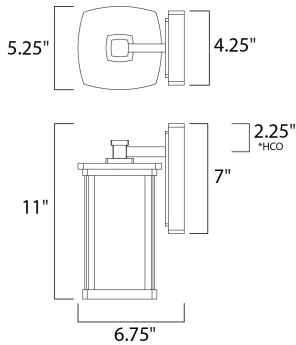

PRODUCT DESCRIPTION

The craftsman inspired Bungalow outdoor cast aluminum collection is finished in Bronze. The exterior Seedy glass adds texture while the interior Wilshire glass adds warmth. Bungalow is also available with energy-efficient fluorescent light in the Bungalow EE collection.

MEASUREMENTS

DIMENSION : 5.25" W x 11" H x 6.75" Ext
BACK PLATE : 4.25" W x 7" H x 2.25" HCO
HANGING WEIGHT : 5.06 lb

LAMPING

INPUT VOLTAGE : 120V
LUMENS : 0 Rated
BULB : 1 x 60W Incandescent E26 Medium , 60W Total
BULB INCLUDED : (Not Included)
DIMMABLE : Yes

FINISHES OPTION

Bronze

GLASS

Seedy and Wilshire CDWS

MATERIAL

Aluminum, Glass

RATINGS

cETLus
Wet Location

ADDITIONAL

INSTALL UP/DOWN: Up
RATED LIFE 2500 Hours
OPERATING TEMPERATURE:
-20°C (-4°F), 40°C (104°F)

Always consult a qualified electrician before installing any lighting product.