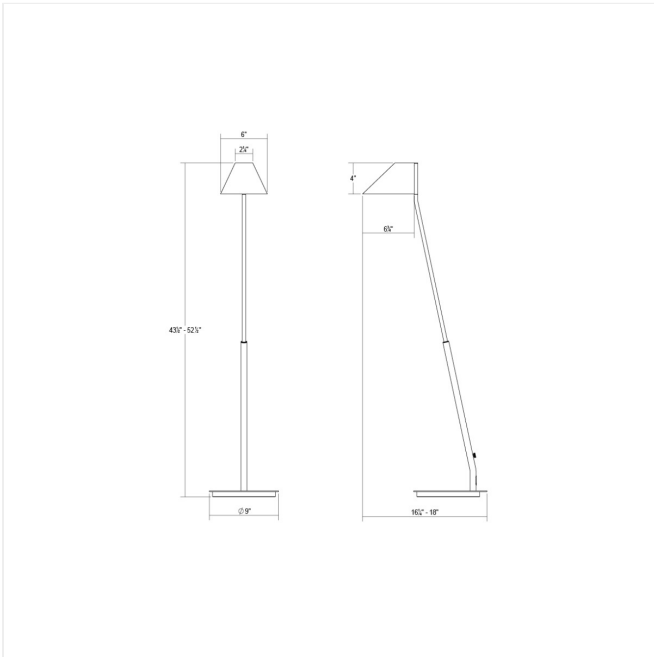

Project:

Pitch Floor Lamp Spec Sheet

SKU: 3255.14

Poised in a forward thrust, the Pitch Floor Lamp's reductive asymmetrical metal cone shade rotates on a vertical axis to cast its LED light forward. Height adjustable along the shaft, this practical floor lamp is an ideal companion for a comfortable reading chair or low modern sofa.

This Studio Exclusive is part of the Pitch family, which also includes the [Pitch Table Lamp](#) and [Pitch Wall Lamp](#).

Learn more: <https://sonnemanlight.com/pitch-floor-lamp>

Type #:

Dimensions

Height:	43.5"
Width:	6"
Length:	18"
Canopy/Backplate/Base Width:	9"
Canopy/Backplate/Base Depth:	9.5"
Canopy/Backplate/Base Height:	0.75"

Installation

Installation:	No electrician required
Minimum Hanging Height:	43.5"
Maximum Hanging Height:	52.5"

Shade

Shade Material:	Metal
Shade 1 Color:	Brass Finish

General Listings

Features:	At NYDC, Damp Rated
Certification:	C-ETL-US
Color/Finish:	Brass Finish (.14)
Dark Sky Friendly:	N