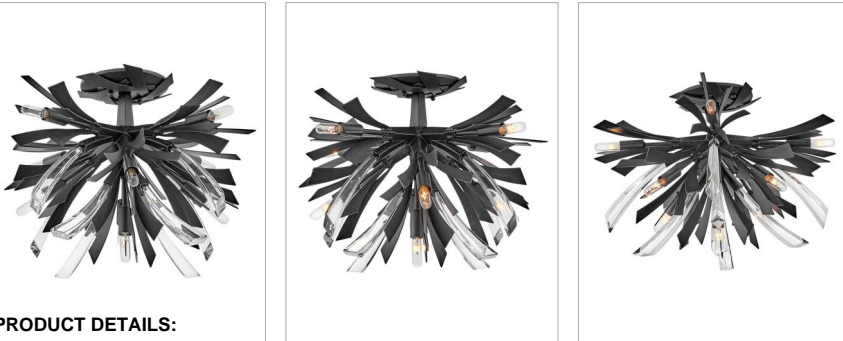

VIDA

FR40903BGR

LARGE SEMI-FLUSH MOUNT

Vida's modern design bursts with a flourishing style that is both highly dramatic and finely sculpted. A statement piece with crystal accents and unique canopy detailing, Vida injects a thrilling dash of contemporary inspiration to its surroundings.

DETAILS	
FINISH:	Brushed Graphite
MATERIAL:	Steel
DIMMABLE:	YES, WITH DIMMABLE LAMP (NOT INCLUDED)

DIMENSIONS	
WIDTH:	24"
HEIGHT:	14.5"
WEIGHT:	14.5lb

LIGHT SOURCE	
LIGHT SOURCE:	Socketed
WATTAGE:	9-5w Cand. LED, 60w Equiv.
VOLTAGE:	120v

MOUNTING	
CANOPY:	6.5" Dia.

SHIPPING	
CARTON LENGTH:	21.5
CARTON WIDTH:	21.5
CARTON HEIGHT:	17
CARTON WEIGHT:	28.6

PRODUCT DETAILS:

- Suitable for use in dry (indoor) locations as defined by NEC and CEC. Meets United States UL Underwriters Laboratories & CSA Canadian Standards Association Product Safety Standards.
- Merging the best of traditional and modern elements with a sophisticated and streamlined look