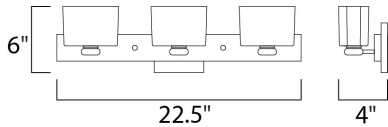

MEASUREMENTS

DIMENSION : 22.5" W x 6" H x 4" Ext
 BACK PLATE : 4.75" W x 4.75" H x 3.75" HCO
 HANGING WEIGHT : 5.27 lb

LAMPING

INPUT VOLTAGE : 120V
 LUMENS : 1,350 Rated
 BULB : 3 x 40W Xenon G9 , 120W Total
 BULB INCLUDED : (Included)
 DIMMABLE : Yes
 COLOR_TEMP : 2900K