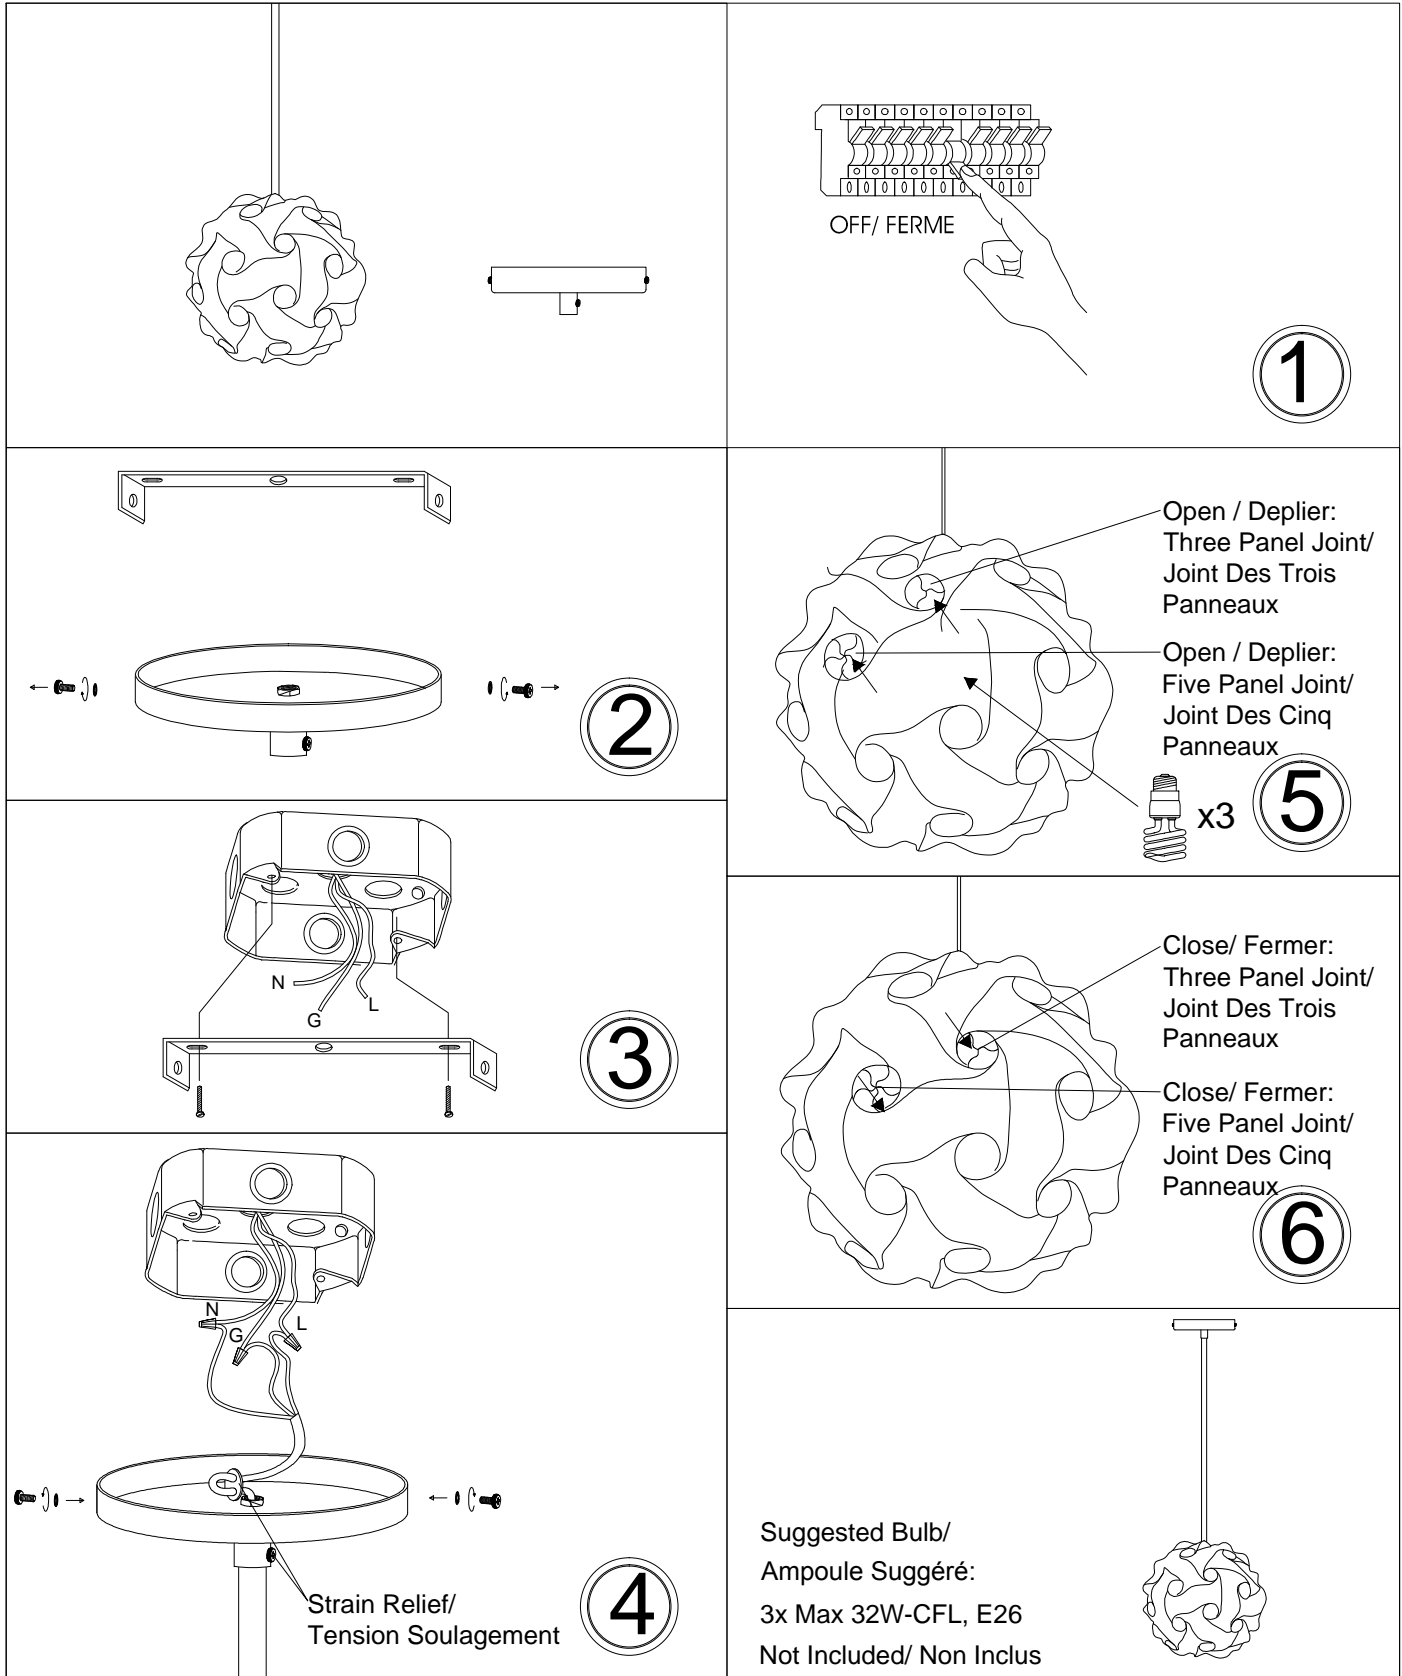

DBL-Large

1401 Courtney Park Drive East, Mississauga, Ontario, Canada L5T 2E4

Tel: (905) 564-1262 Fax: (905) 564-1299 Email: dainolite@dainolite.ca Web: www.dainolite.ca