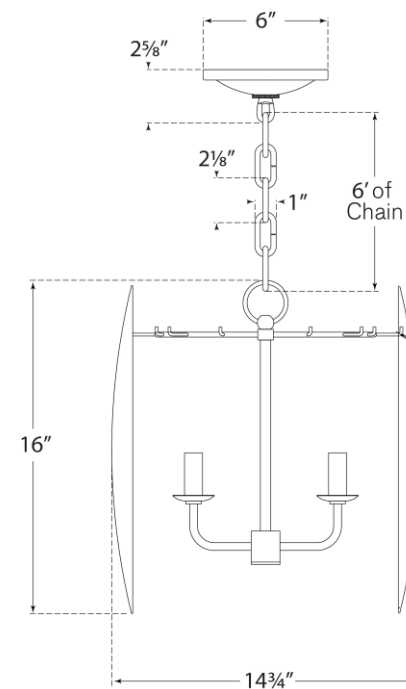

## Hatton Small Chandelier

Item # S 5047AI

Designer: Barry Goralnick

Height: 16"

Width: 14.75"

Canopy: 6" Round

Finishes: AI, BSL, G

Socket: 4 - E12 Candelabra

Wattage: 4 - 60 C11

Weight: 18 Pounds

S5047