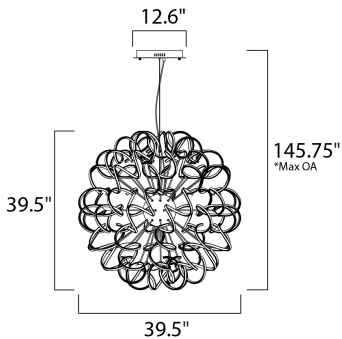

PRODUCT DESCRIPTION

This contemporary collection features a cork screw configuration of Polished Chrome metal surrounding bands of 3000K LED. This eclectic approach to lighting design is sure to please those looking for a unique source of light.

*max overall height

MEASUREMENTS

- DIMENSION : 39.5" L x 39.5" W x 39.5" H
- MAX OAH : 145.75" OAH
- CANOPY : 12.5" W x 2" H x 12.5" L
- HANGING WEIGHT : 29.1 lb

LAMPING

- LUMENS : 16,940 Rated (12,500 Del.)
- BULB : 42 x 242W LED PCB Integrated , 242W Total
- BULB INCLUDED : (Integrated)
- DIMMABLE : Triac CL
- CRI : 80+ CRI
- COLOR_TEMP : 3000K