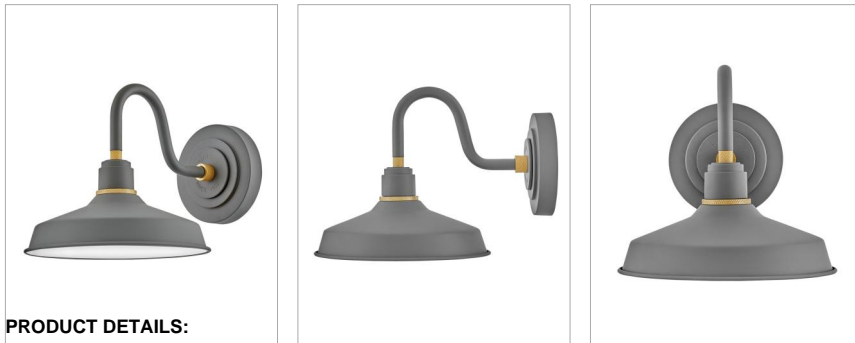

FOUNDRY CLASSIC

10231DMG

SMALL GOOSENECK BARN LIGHT

Decidedly industrious, Foundry reinvents purposeful lighting. Focused and direct, the sturdy aluminum shade features knurled brass details to offset a variety of finish options while casting a uniform light. The simple, understated form plants a vintage aesthetic for both inside and outside spaces while offering mix and match options that customize the look.

DETAILS	
FINISH:	Dark Matte Grey
MATERIAL:	Aluminum
SHADE:	Metal
DIMMABLE:	YES, WITH DIMMABLE LAMP (NOT INCLUDED)

DIMENSIONS	
WIDTH:	9.5"
HEIGHT:	9.3"
WEIGHT:	2.8lb
BACK PLATE:	6" Dia.
EXTENSION:	13.3"
TOP TO OUTLET:	4.75"

LIGHT SOURCE	
LIGHT SOURCE:	Socketed
WATTAGE:	1-14w Med. LED, 100w Equiv.
VOLTAGE:	120v

SHIPPING	
CARTON LENGTH:	12.5
CARTON WIDTH:	12.5
CARTON HEIGHT:	11
CARTON WEIGHT:	8

PRODUCT DETAILS:

- Suitable for use in wet (outdoor direct rain) locations as defined by NEC and CEC. Meets United States UL Underwriters Laboratories & CSA Canadian Standards Association Product Safety Standards
- Fixture is Dark Sky compliant and engineered to minimize light glare upward into the night sky
- 2-year finish warranty
- Angular lines, a bold finish and robust details create an industrial edge to add flair to any type of facade