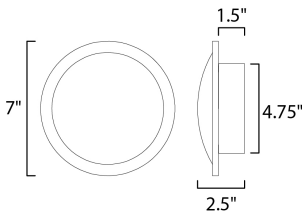

**MEASUREMENTS**

- DIMENSION : 7" W x 7" H x 2.5" Ext
- MAX OAH : 4.75" W x 4.75" H
- CANOPY : 4.75" W x 1.5" H x 4.75" L
- HANGING WEIGHT : 1.76 lb

**LAMPING**

- INPUT VOLTAGE : 120V
- LUMENS : 560 Rated (400 Del.)
- BULB : 1 x 8W LED PCB Integrated , 8W Total
- BULB INCLUDED : (Integrated)
- DIMMABLE : Triac CL
- CRI : 80+ CRI
- COLOR\_TEMP : 3000K
- LIGHTING\_DIRECTION : Indirect