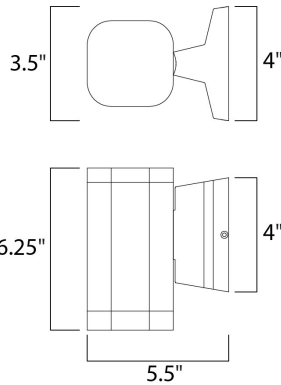

MEASUREMENTS

DIMENSION : 4.75" W x 5.25" H x 6" Ext
 BACK PLATE : 4.75" W x 4.75" H x 2.75" HCO
 HANGING WEIGHT : 3.3 lb

LAMPING

INPUT VOLTAGE : 120V
 LUMENS : 420 Rated
 BULB : 1 x 6W LED PCB Integrated , 6W Total
 BULB INCLUDED : (Integrated)
 DIMMABLE : No
 CRI : 80+ CRI
 COLOR_TEMP : 3000K